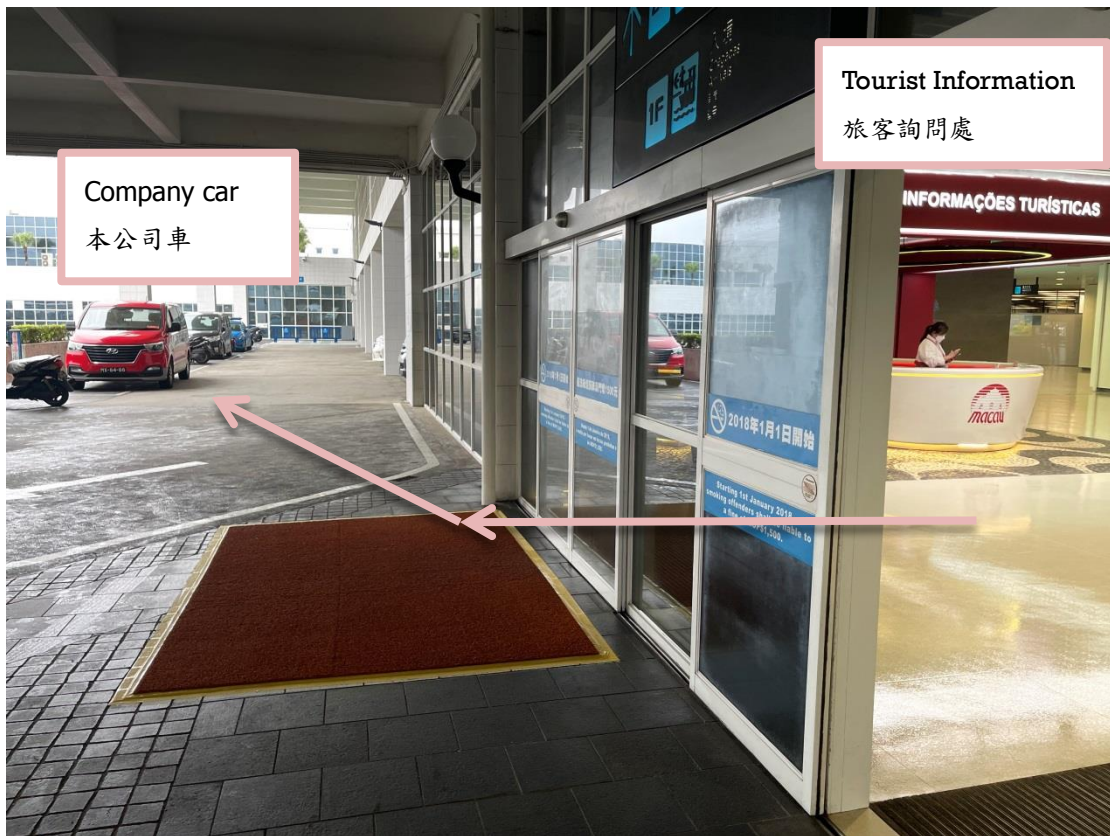

Premier Plus (Macau Outer Ferry Terminal pick-up location)
(澳門外港碼頭乘車位置)

Premier Plus (Taipa ferry terminal pick-up location)

(氹仔客運碼頭乘車位置)