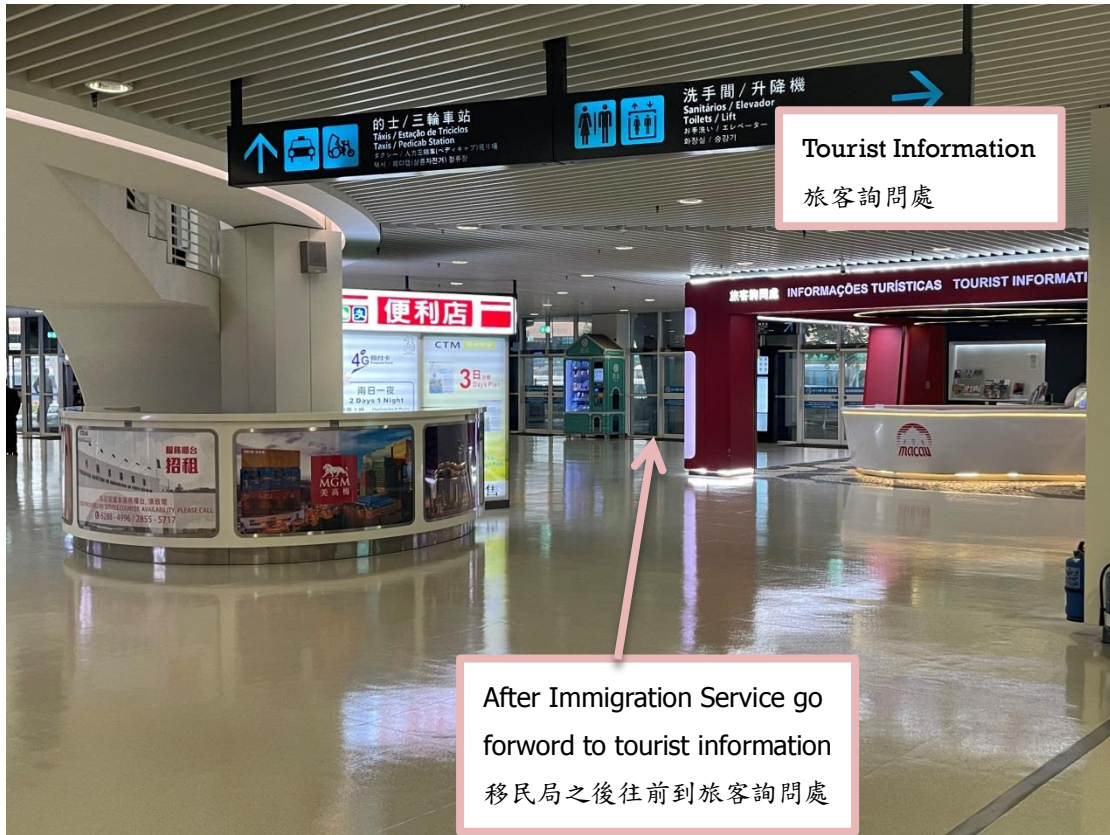

Premier Plus (Macau Outer Ferry Terminal pick-up location)
(澳門外港碼頭乘車位置)

Premier Plus (Taipa ferry terminal pick-up location)

(氹仔客運碼頭乘車位置)